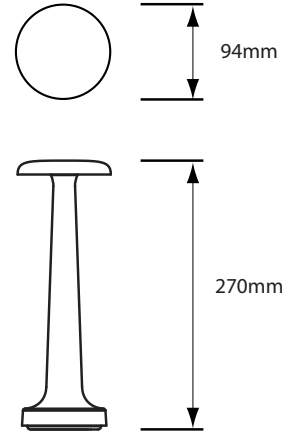

NEOZ Warranty

NEOZ warrants the cordless
lamp range for 5 Years
from the date of purchase.
For further information, see
www.neoz.com.au/warranty

TALL POPPY - Technical Description

The Tall Poppy provides direct down light in a slender ribbed form. A new bright LED disc casts light evenly, widely and glare free. Its robust solid metal diecast construction ensures durability and is available in a range of electroplated and paint finishes.

Designer	Peter Ellis, Gabriel Tam
Year of Design	2017
IP Rating	IP52
Dimensions	270mm x 94mm (10½") x (3½")
Weight	0.82kg / 1.8 lb
Approvals & Standards	CE, CSA, C-Tick, FCC, RoHS, SASO
EU Energy Regulation	Exempt - LED lamps operate on batteries
Awards	Good Design Award 2017 IIDA / HD Product Design Competition 2017